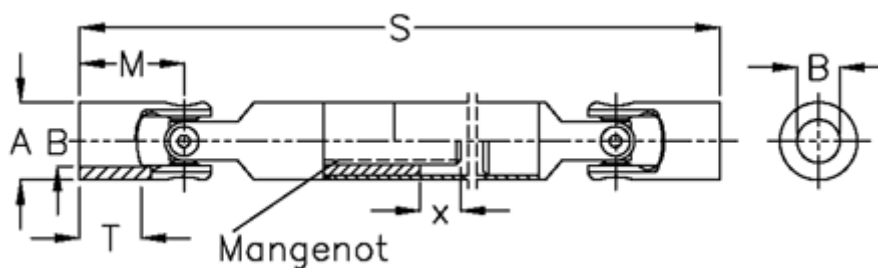

Data Sheet

Article number: 076631001

Description: Slip shaft 0.663.100.001 needle bearing
S=475 X=70 Bore 40H7

Measures

A	= 63
B H7	= 40
Longitudinal ribs	= 6x36x42
M	= 83
MD max N m	= 250
s	= 475
T	= 50
x	= 70